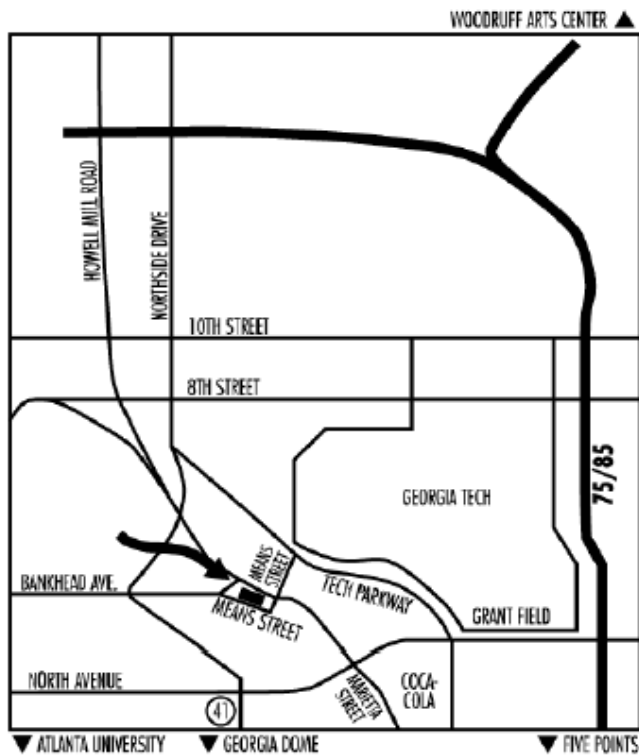

DIRECTIONS TO CAMP TWIN LAKES' ATLANTA OFFICE

**600 Means Street, Suite 110
Atlanta, Georgia 30318
404-231-9887**

**The Camp Twin Lakes office is located in the Hands On Atlanta building,
downstairs in the back.**

Directions to Hands on Atlanta:

From I-75 From I-75 northbound/southbound, exit Northside Drive, go south to Marietta Street (about 2 miles) and make a left onto Marietta Street. Turn right onto Boss Street (just before purple building on the right). Boss Street turns right and becomes Means Street. Enter the gated parking lot on your left, and the Hands On Atlanta building is accessible from the parking lot. Enter from the ground level. The Camp Twin Lakes office is located in Suite 110.

From I-75/85 From I-75/85 southbound, exit North Ave, go west (right) on North Ave (toward Georgia Tech). At 2nd traffic light (Hampton Inn on the left), turn right onto Tech Parkway (sign reads Luckie St. to the left). At the first traffic light, turn left onto Means Street. At the next light, make a right onto Marietta Street. Turn left onto Boss Street- ¼ mile on the left (just after purple building on the left). Boss Street turns and becomes Means Street. Enter the gated parking lot on your left, and the Hands On Atlanta building is accessible from the parking lot. Enter from the ground level. The Camp Twin Lakes office is located in Suite 110.