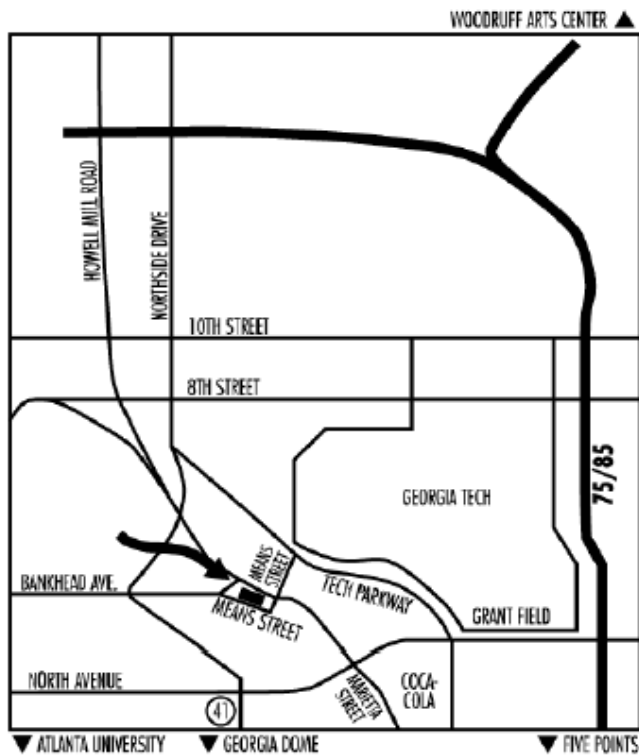

DIRECTIONS TO CAMP TWIN LAKES' ATLANTA OFFICE

600 Means Street, Suite 110
Atlanta, Georgia 30318
404-231-9887

The Camp Twin Lakes office is located in the Hands On Atlanta building, downstairs in the back.

Directions to Hands on Atlanta:

From I-75 From I-75 northbound/southbound, exit Northside Drive, go south to Marietta Street (about 2 miles) and make a left onto Marietta Street. Turn right onto Boss Street (just before purple building on the right). Boss Street turns right and becomes Means Street. Enter the gated parking lot on your left, and the Hands On Atlanta building is accessible from the parking lot. Enter from the ground level. The Camp Twin Lakes office is located in Suite 110.

From I-75/85 From I-75/85 southbound, exit North Ave, go west (right) on North Ave (toward Georgia Tech). At 2nd traffic light (Hampton Inn on the left), turn right onto Tech Parkway (sign reads Luckie St. to the left). At the first traffic light, turn left onto Means Street. At the next light, make a right onto Marietta Street. Turn left onto Boss Street- ¼ mile on the left (just after purple building on the left). Boss Street turns and becomes Means Street. Enter the gated parking lot on your left, and the Hands On Atlanta building is accessible from the parking lot. Enter from the ground level. The Camp Twin Lakes office is located in Suite 110.